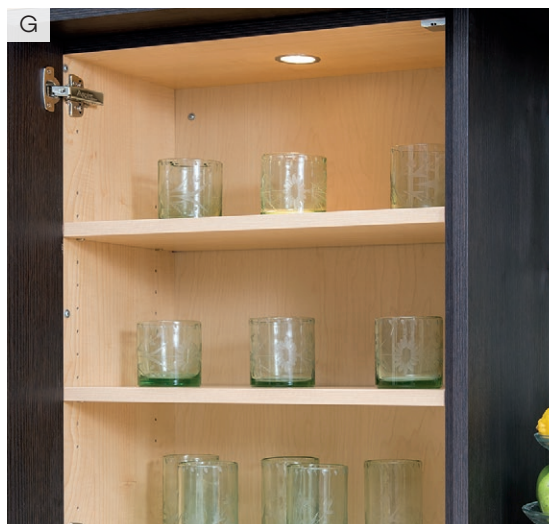

DETAILS ADD FUNCTION

Wellborn's Smart Design offering includes a vast selection of interior accessories providing organization for every cabinet from the corner bases, under sinks, pots and pans and limitless flatware options. The touch to lift, to light, to open and to close technologies move items with ease. And we don't stop there — the You Draw It program lets you create your own personalized space. Function, Efficiency and Comfort... all are a must have in your dream kitchen and bath.

- A. Larder Appliance Pullout
- B. Base Paper Towel Pullout
- C. Hide a Mixer Full Height Door Cabinet
- D. Vista Metal Lift Door with Mirror Glass Insert
- E. Superior Metal Sliding Shelf
- F. Deep Drawer Storage Box Components
- G. Puck Lighting
- H. Wastebasket Base Cabinet
- I. Spice Storage Pullout
- J. Step Stool Filler Pullout
- K. Base Blind Corner Cabinet with Superior Corner Pullout