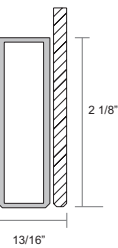

METAL DOOR COLLECTION

These metal door frames can be combined with many of the insert options available, allowing you to create boundless cabinetry styles.

VISTA

Serenity and Vista profiles are exclusively available with Mirror or tempered Backpainted Glass, creating a stunning and unique look.