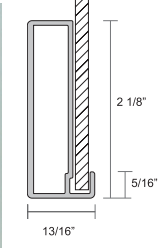

METAL DOOR COLLECTION

These metal door frames can be combined with many of the insert options available, allowing you to create boundless cabinetry styles.

MARSALA

Serenity and Vista profiles are exclusively available with Mirror or tempered Backpainted Glass, creating a stunning and unique look.