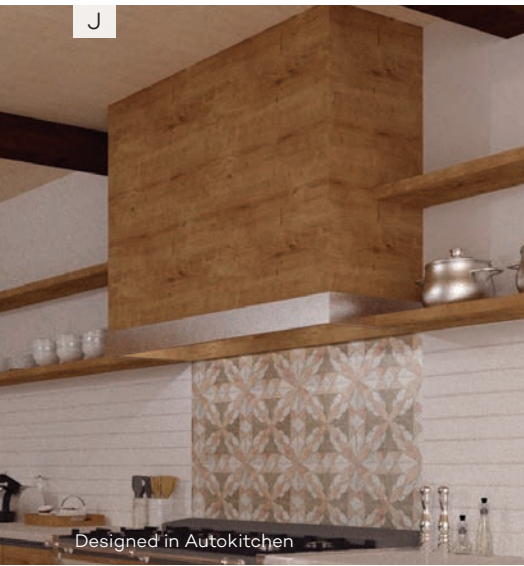

STANISCI DESIGN

Stanisci Design™, a Preferred Partner with Wellborn Cabinet, Inc., specializes in range hoods, allowing them to offer a wide array of options, from traditional to modern designs. These range hoods and liners are designed and manufactured in the U.S. by skilled American workers. After the hood is produced to your specification, it is sent to Wellborn to be finished and shipped with the rest of the kitchen. Available through the You Draw It Program.

- A. Designer Curved Contemporary Wood Hood
- B. Custom Pilaster/Hood
- C. Vent-A-Hood Wall Mount Range Hood
- D. Applied Doors
- E. Vent-A-Hood Wall Mount Range Hood
- F. Island Base Cabinet with Full Height Coplanar Doors
- G. Vent-A-Hood Wall Mount Hood

- H. Island
- I. Island End with X Pattern
- J. BX Series with stainless base
- K. Z200 Series
- L. Z300 Series
- M. P Series with battons
- N. BX Series with wood base
- O. E Series with stainless base