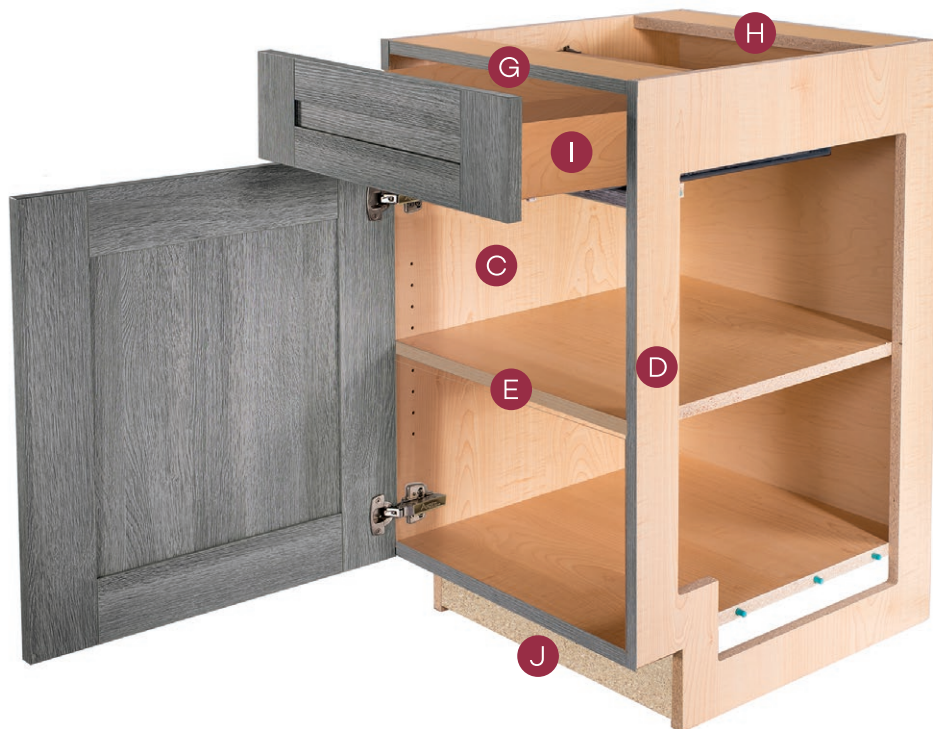

REGAL DOOR COLLECTION STANDARD CABINET CONSTRUCTION

- **A** 3/4" top panel is natural maple laminated furniture board. Front edge has coordinated edge banding to reflect exterior front finish
- **B** 3/4" bottom panel is natural maple laminated furniture board. Front edge has coordinated edge banding to reflect exterior front finish
- **C** Natural maple laminated cabinet interior (interior options are available)
- **D** 3/4" end panel is natural maple laminated furniture board. Front edge has coordinated edge banding to reflect exterior front finish (panel options are available)

- **E** 3/4" full depth adjustable shelves are natural maple laminated furniture board (interior color options are available)
- **F** 6-way adjustable concealed soft close hinges
- **G** 3/4" x 4" front rail composed of laminated furniture board. Front edge has coordinated edge banding to reflect exterior front finish
- **H** 3/4" x 4" stretcher rail composed of laminated furniture board
- **I** 5/8" solid hardwood drawer sides (drawer options are available). Full extension undermount drawer slides featuring Soft Close
- **J** 3/4" x 4" unfinished furniture board toe kick (matching base toe space cover available)