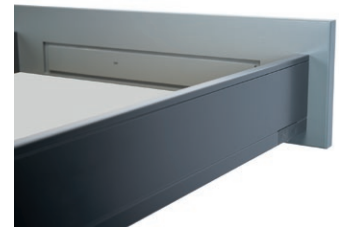

Superior Metal Drawer with Full Extension Soft Close Slides*