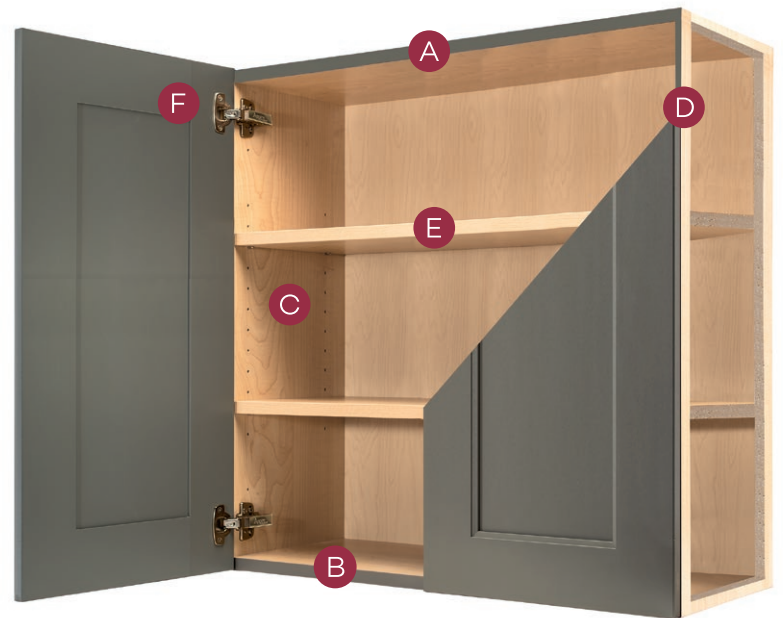

WELLCORE MDF DOOR COLLECTION STANDARD CABINET CONSTRUCTION

- **A** ¾" top panel is natural maple laminated furniture board. Front edge has coordinated edge banding to reflect exterior front finish
- **B** ¾" bottom panel is natural maple laminated furniture board. Front edge has coordinated edge banding to reflect exterior front finish
- **C** Natural maple laminated cabinet interior (interior color options are available)
- **D** ¾" end panel in natural maple laminated furniture board. Front edge has coordinated edge banding to reflect exterior front finish (panel options are available)

- **E** ¾" full depth adjustable shelves are natural maple laminated furniture board (interior color options are available)
- **F** 6-way adjustable concealed soft close hinges
- **G** ¾" x 4" front rail composed of laminated furniture board. Front edge has coordinated edge banding to reflect exterior front finish
- **H** ¾" x 4" stretcher rail composed of laminated furniture board
- **I** ⅝" solid hardwood drawer sides (drawer options are available). Full extension undermount drawer slides featuring Soft Close
- **J** ¾" x 4" unfinished furniture board toe kick (matching base toe space cover available)