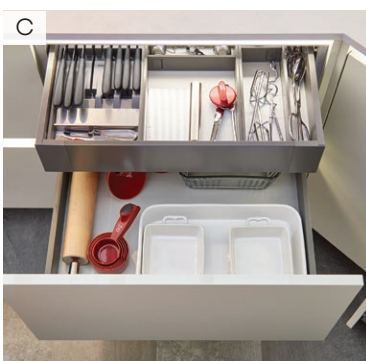

- A. Superior Metal Sliding Shelves
- B. Utility Cabinet with Pullout Pantry
- C. Hidden Drawer with Superior Organizer
- D. Base Spice Rack Cabinet
- E. Cutlery Tray Insert
- F. Wastebasket Base Cabinet
- G. Superior Deep Drawer with Spice Organizer
- H. Step Stool Filler Pullout
- I. Superior Knife Holder
- J. Wastebasket Base Cabinet
- K. Superior Flatware Organizer with Shallow Drawer Components
- L. 5" Sliding Shelf with Separator Kit
- M. Base Paper Towel Pullout
- N. Island
- O. Cutting Board and Knife Drawer