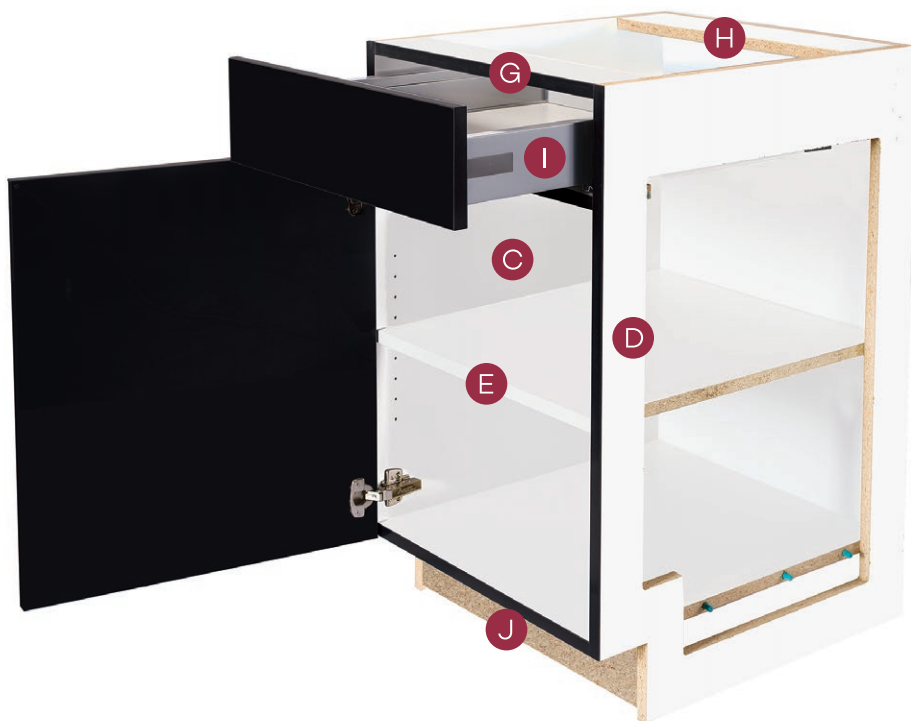

BRILLIANT DOOR COLLECTION STANDARD CABINET CONSTRUCTION

- **A** ¾" top panel is white laminated furniture board. Front edge has coordinated edge banding to reflect exterior front finish
- **B** ¾" bottom panel is white laminated furniture board. Front edge has coordinated edge banding to reflect exterior front finish
- **C** White laminated cabinet interior (interior options are available)
- **D** ¾" end panel is white laminated furniture board. Front edge has coordinated edge banding to reflect exterior front finish (panel options are available)

- **E** ¾" full depth adjustable shelves are white laminated furniture board (interior color options are available)
- **F** 6-way adjustable concealed soft close hinges
- **G** ¾" x 4" front rail composed of laminated furniture board. Front edge has coordinated edge banding to reflect exterior front finish
- **H** ¾" x 4" stretcher rail composed of laminated furniture board
- **I** Deluxe Metal Drawer (drawer options are available). Full extension undermount drawer slides featuring Soft Close
- **J** ¾" x 4" unfinished furniture board toe kick (matching base toe space cover available)