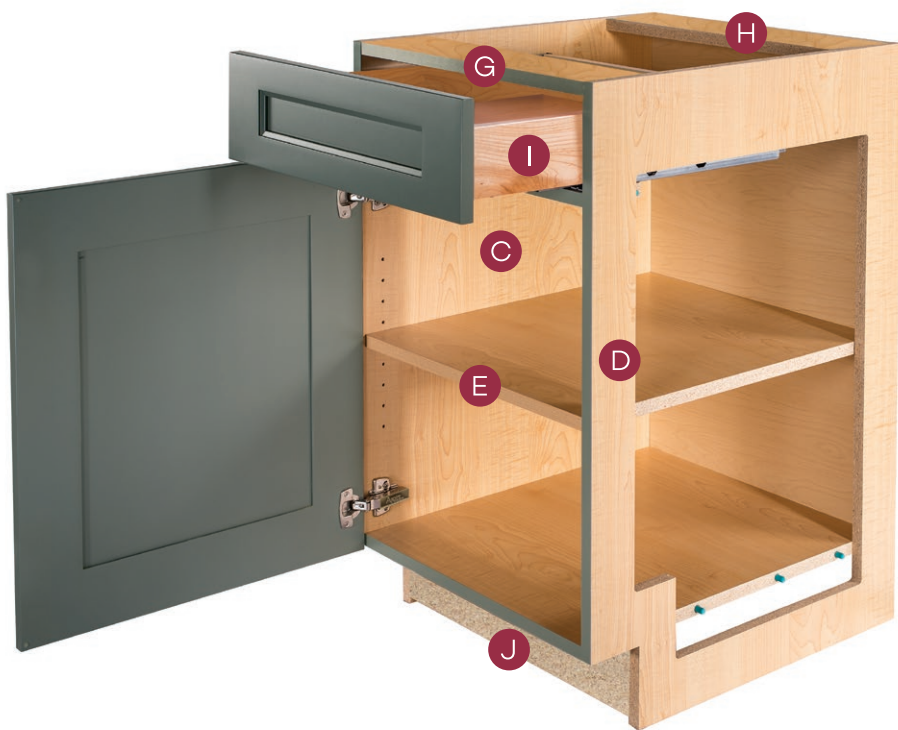

WELLCORE MDF DOOR COLLECTION STANDARD CABINET CONSTRUCTION

- **A** ¾" top panel is natural maple laminated furniture board. Front edge has coordinated edge banding to reflect exterior front finish
- **B** ¾" bottom panel is natural maple laminated furniture board. Front edge has coordinated edge banding to reflect exterior front finish
- **C** Natural maple laminated cabinet interior (interior color options are available)
- **D** ¾" end panel in natural maple laminated furniture board. Front edge has coordinated edge banding to reflect exterior front finish (panel options are available)

- **E** ¾" full depth adjustable shelves are natural maple laminated furniture board (interior color options are available)
- **F** 6-way adjustable concealed soft close hinges
- **G** ¾" x 4" front rail composed of laminated furniture board. Front edge has coordinated edge banding to reflect exterior front finish
- **H** ¾" x 4" stretcher rail composed of laminated furniture board
- **I** ⅝" solid hardwood drawer sides (drawer options are available). Full extension undermount drawer slides featuring Soft Close
- **J** ¾" x 4" unfinished furniture board toe kick (matching base toe space cover available)