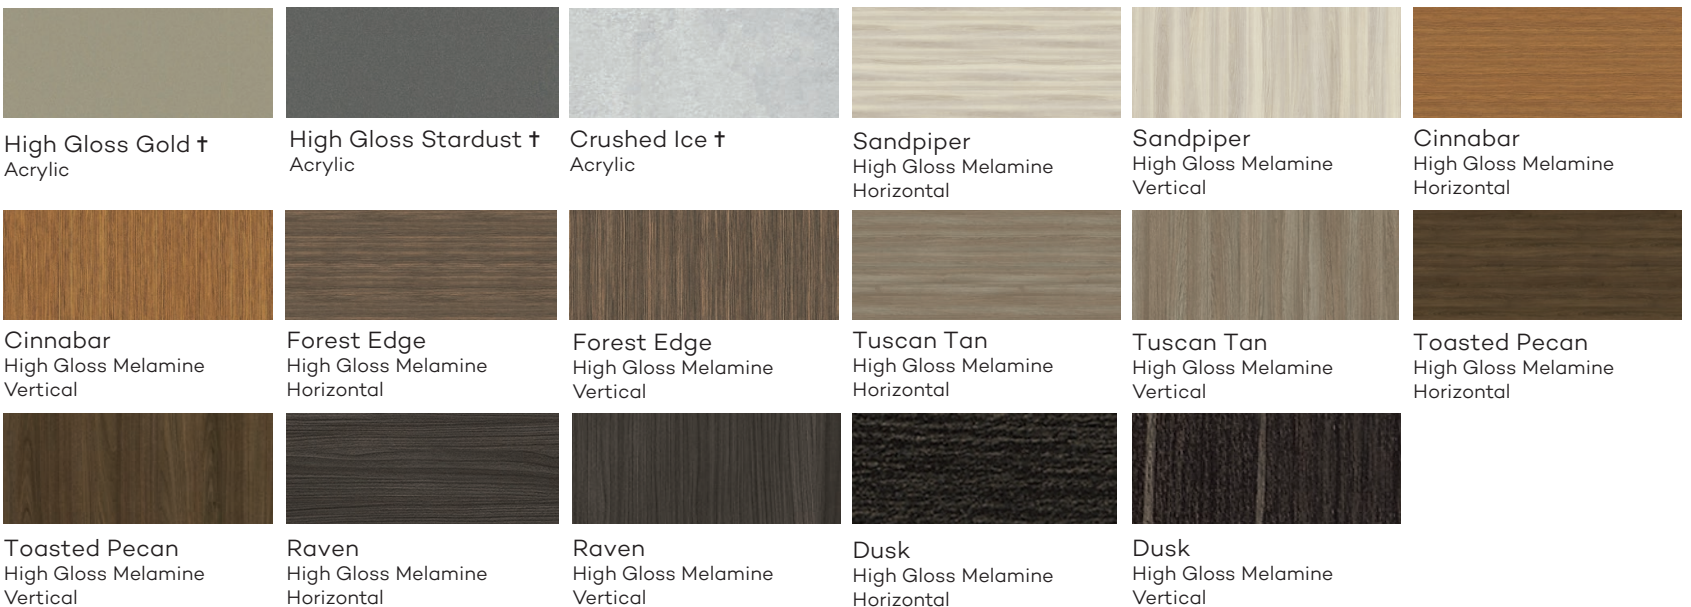

Edge Banding

MIDTOWN
Vertical
Dusk
SDF Standard

SOHO
Horizontal
Forest Edge
HGDF Standard

Matching Edge

Aluminum Finish Edge

DESIGNER LAMINATE COLORS

Our Designer Laminate Colors include both Solid and Specialty Colors.

High Gloss Ebony †
Acrylic

Specialty Colors

High Gloss Gold †
Acrylic

High Gloss Stardust †
Acrylic

Crushed Ice †
Acrylic

Sandpiper
High Gloss Melamine
Horizontal

Sandpiper
High Gloss Melamine
Vertical

Cinnabar
High Gloss Melamine
Horizontal