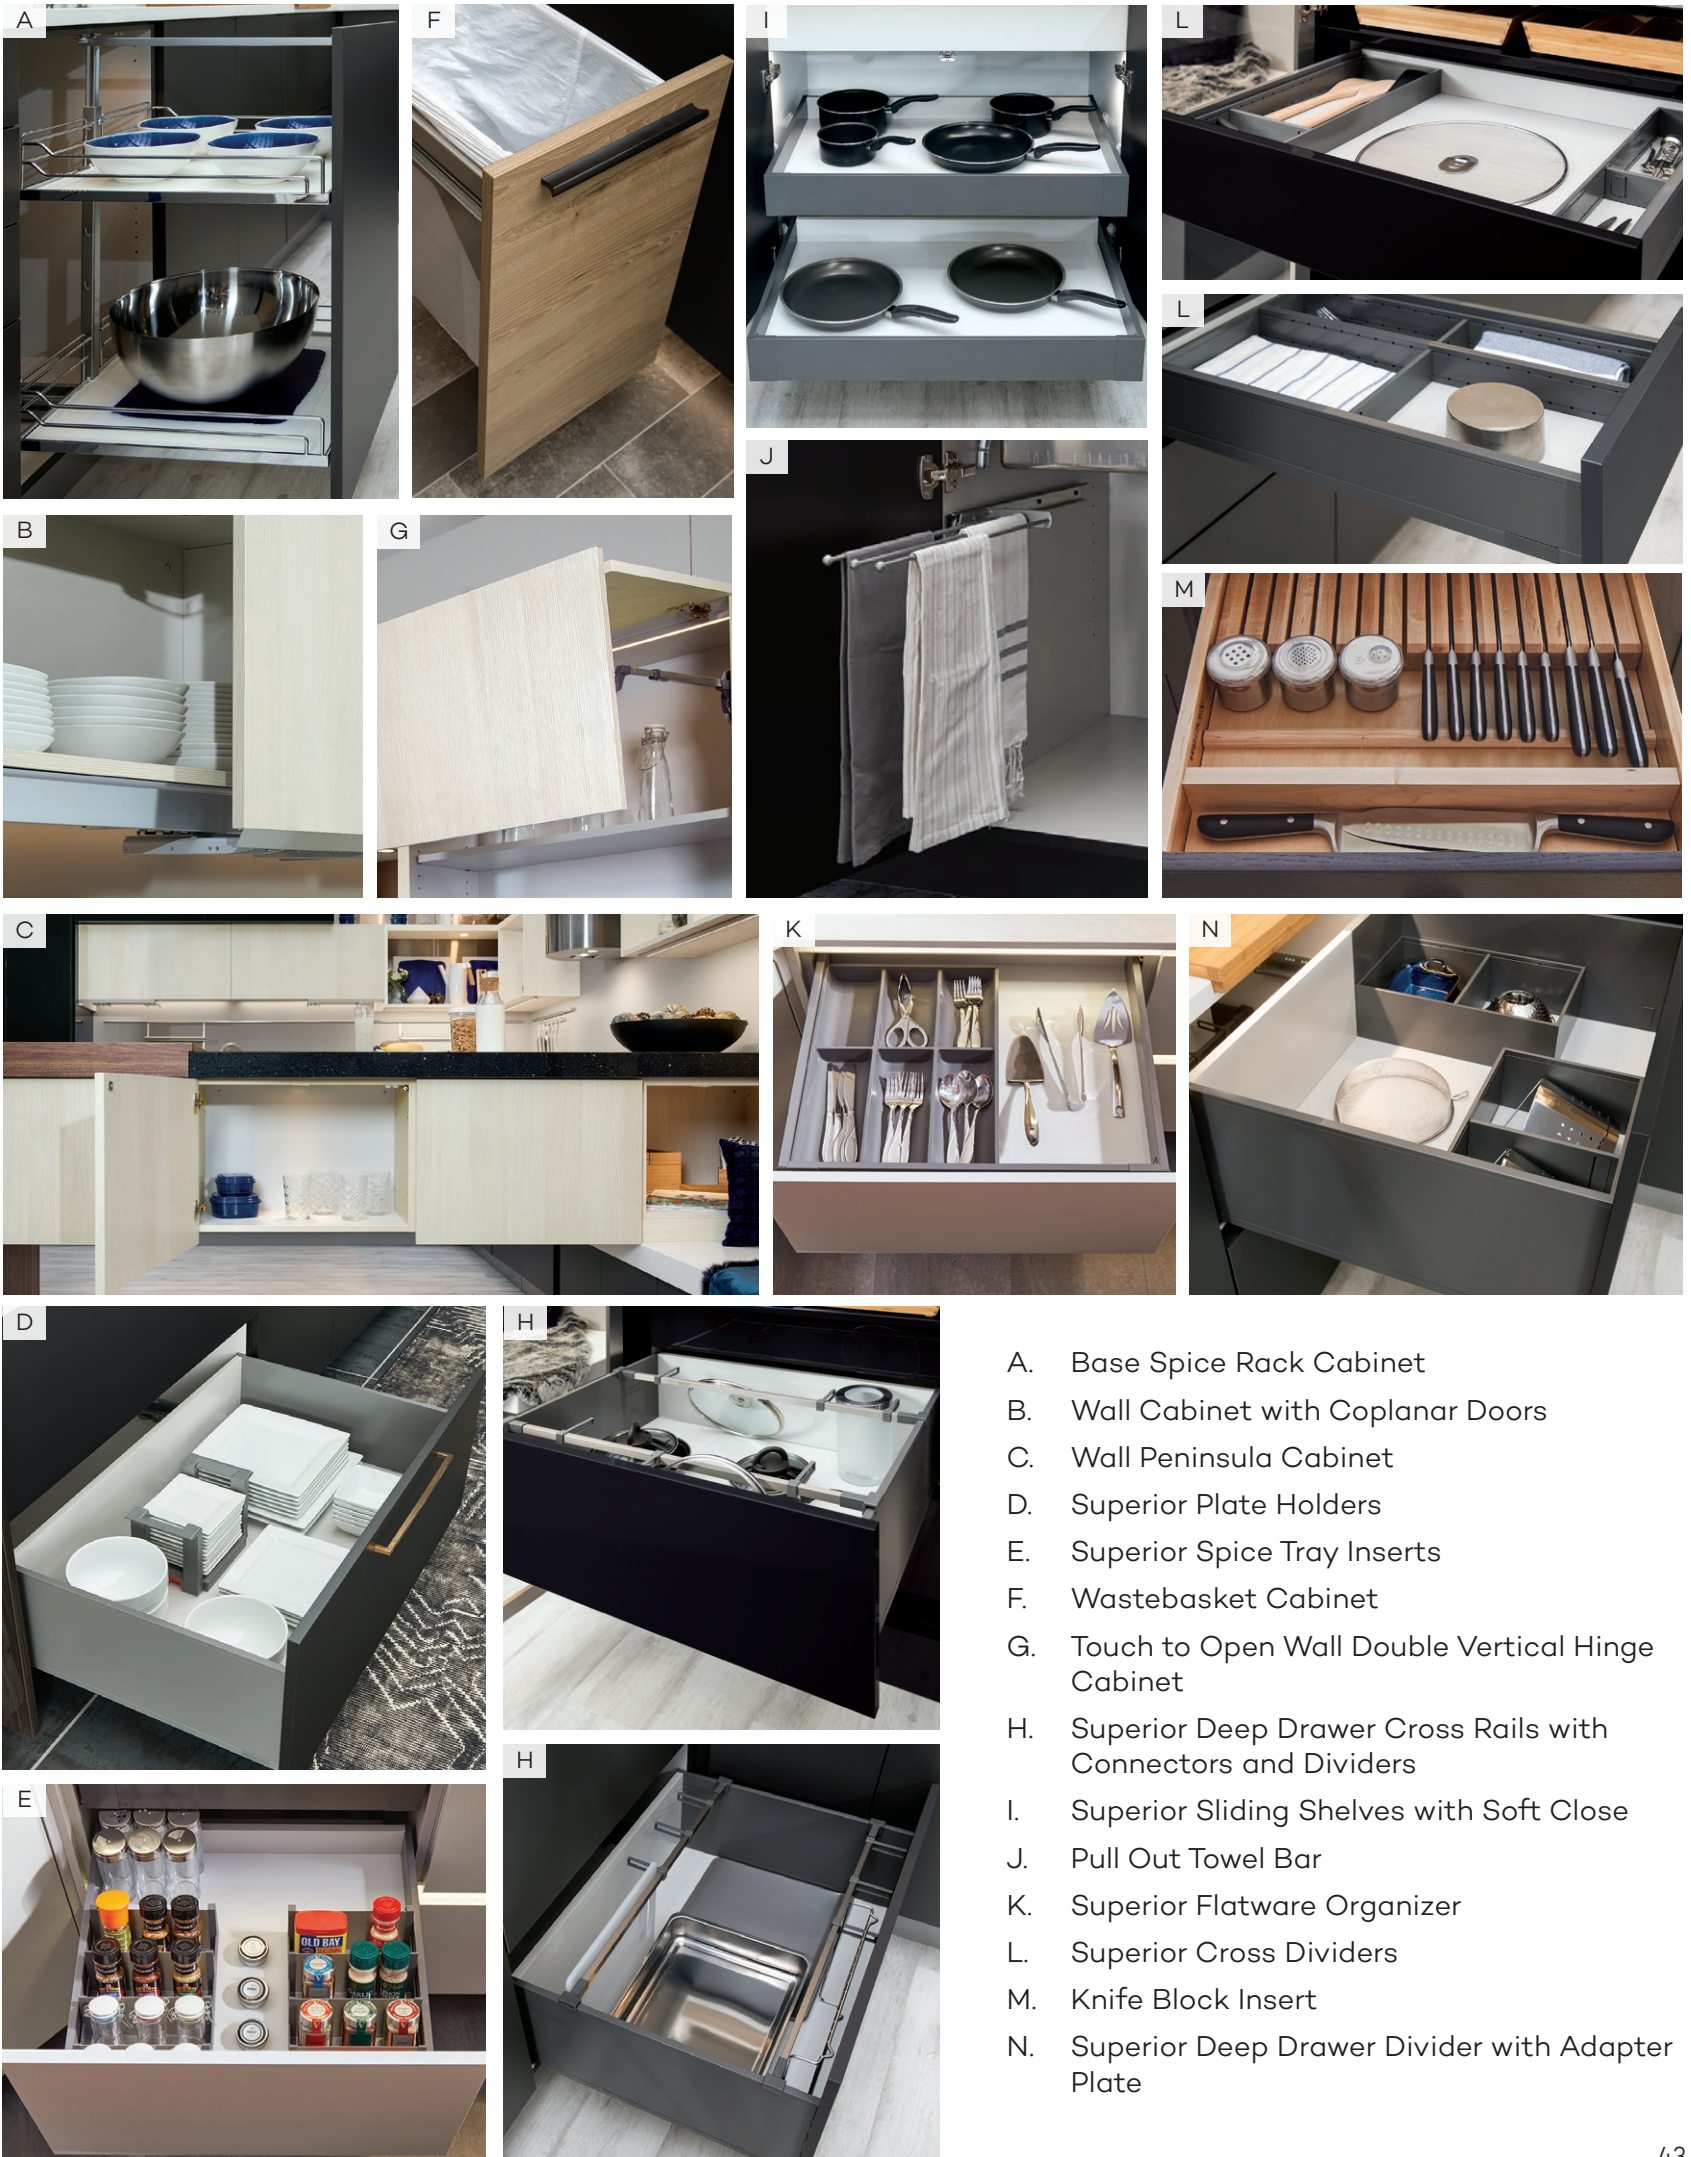

DETAILS ADD FUNCTION

Wellborn's Smart Design offering includes a vast selection of interior accessories providing organization for every cabinet from the corner bases, under sinks, pots and pans and limitless flatware options. The touch to lift, to light, to open and to close technologies move items with ease. And we don't stop there — the You Draw It program lets you create your own personalized space. Function, Efficiency and Comfort... all are a must have in your dream kitchen and bath.

- A. Larder Appliance Pullout
- B. Base Paper Towel Pullout
- C. Hide a Mixer Full Height Door Cabinet
- D. Vista Metal Lift Door with Mirror Glass Insert
- E. Superior Metal Sliding Shelf
- F. Deep Drawer Storage Box Components
- G. Puck Lighting
- H. Wastebasket Base Cabinet
- I. Spice Storage Pullout
- J. Step Stool Filler Pullout
- K. Base Blind Corner Cabinet with Superior Corner Pullout

- A. Cutlery Tray Kits
- B. Shallow Drawer Box Components
- C. Curved Knife Block
- D. Spice Rack Drawer
- E. Drawer with Acrylic Dividers
- F. Vanity Drawer with U-Drawers
- G. Drawer Cutlery Organizer with Wrap Holder and Knife Block Organizer
- H. Deep Drawer Vertical Plate Holder
- I. Deep Drawer Pegged Dish Organizer
- J. Sliding Shelves with Soft Close
- K. Drawer Cutlery Organizer with Wrap Holder
- L. Drawer Cutlery Organizer
- M. Silverware Tray
- N. Shallow Drawer Components