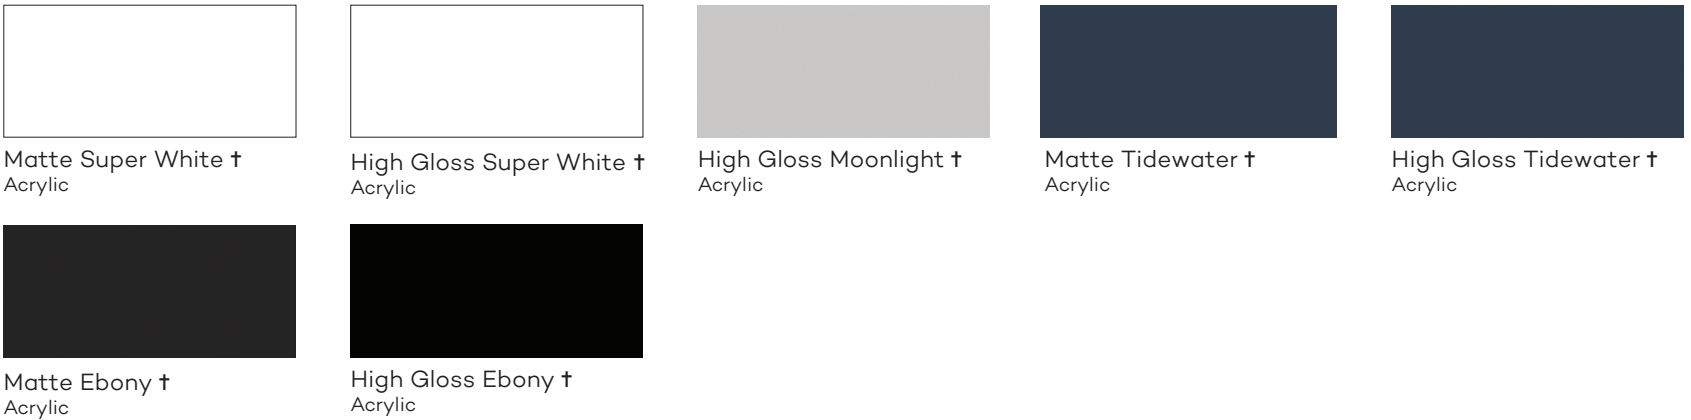

Solid Colors

Matte Super White †
Acrylic

High Gloss Super White †
Acrylic

High Gloss Moonlight †
Acrylic

Matte Tidewater †
Acrylic

High Gloss Tidewater †
Acrylic

Matte Ebony †
Acrylic

High Gloss Ebony †
Acrylic