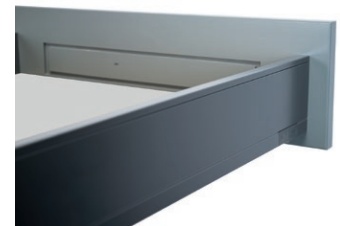

Superior Metal Drawer with Full Extension Soft Close Slides*

*Metal drawer box side is gray. Metal drawer bottom and back will match cabinet interior color chosen (Natural Maple, White or Gray).