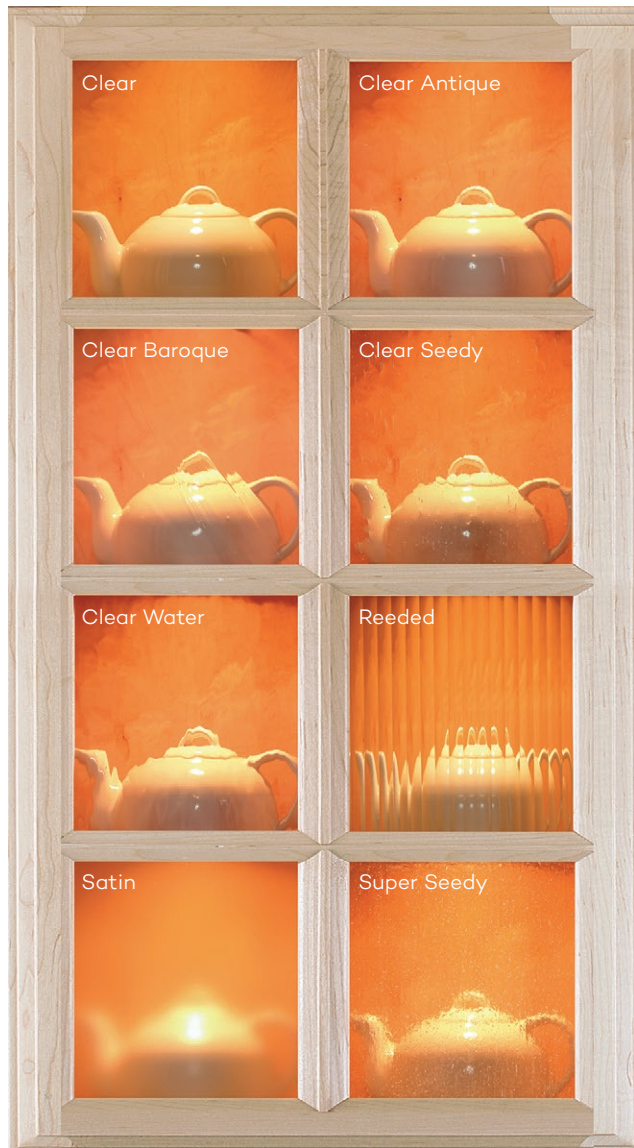

DECORATIVE GLASS