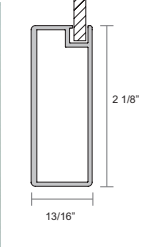

METAL DOOR COLLECTION

These metal door frames can be combined with many of the insert options available, allowing you to create boundless cabinetry styles.

STERLING

Serenity and Vista profiles are exclusively available with Mirror or tempered Backpainted Glass, creating a stunning and unique look.