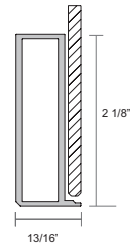

METAL DOOR COLLECTION

These metal door frames can be combined with many of the insert options available, allowing you to create boundless cabinetry styles.

SERENITY

Serenity and Vista profiles are exclusively available with Mirror or tempered Backpainted Glass, creating a stunning and unique look.