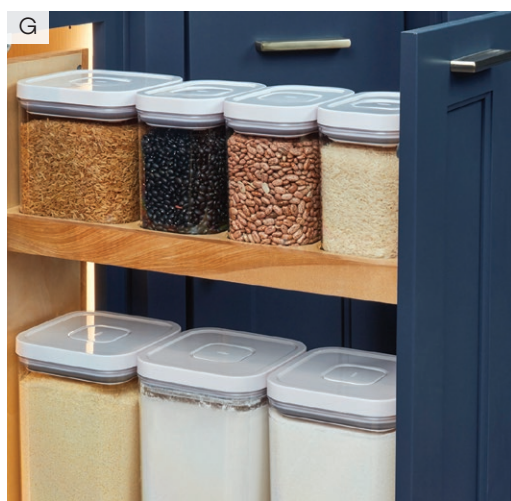

SMART DESIGN

Touch to Lift, Touch to Light, Touch to Open, Touch to Close

- A. Wall Cabinet with Coplanar Doors
- B. Touch to Open Wall Double Vertical Hinge Cabinet
- C. Push to Open Metal Wall Cabinet with Fresno Door in Low Iron Satin Glass
- D. Motion Activated Wastebasket Cabinet
- E. Push to Open Lift Door Cabinet
- F. Wood Dovetail Soft Close Drawer
- G. Base Canister Organizer Pullout Cabinet
- H. Push to Light Wall Top Hinge Cabinet
- I. Wall Cabinet with Lift Door
- J. Push to Open Superior Drawer