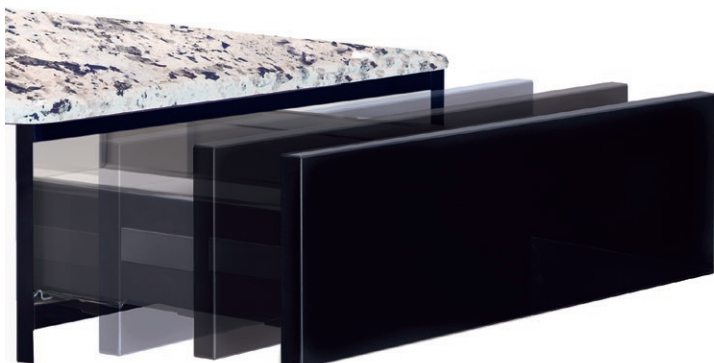

APC - ALL PLYWOOD CONSTRUCTION OPTION

Plywood is ¾" thick.

- Cabinet interior and exterior is white standard
  - Specify finished ends for all exposed ends
  - All end panels will be vertical grain
- Cabinet will have coordinated front edge banded to reflect exterior (front) finish