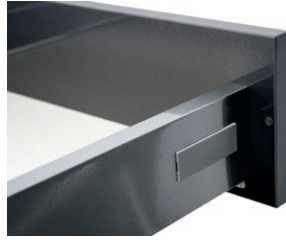

Drawer Options

Deluxe Metal Drawer with Full Extension Soft Close Slides*

Superior Metal Drawer with Full Extension Soft Close Slides*

5/8" Solid Wood Dovetail with Full Extension Soft Close Slides

Deluxe Metal Drawer with Full Extension Soft Close Slides*