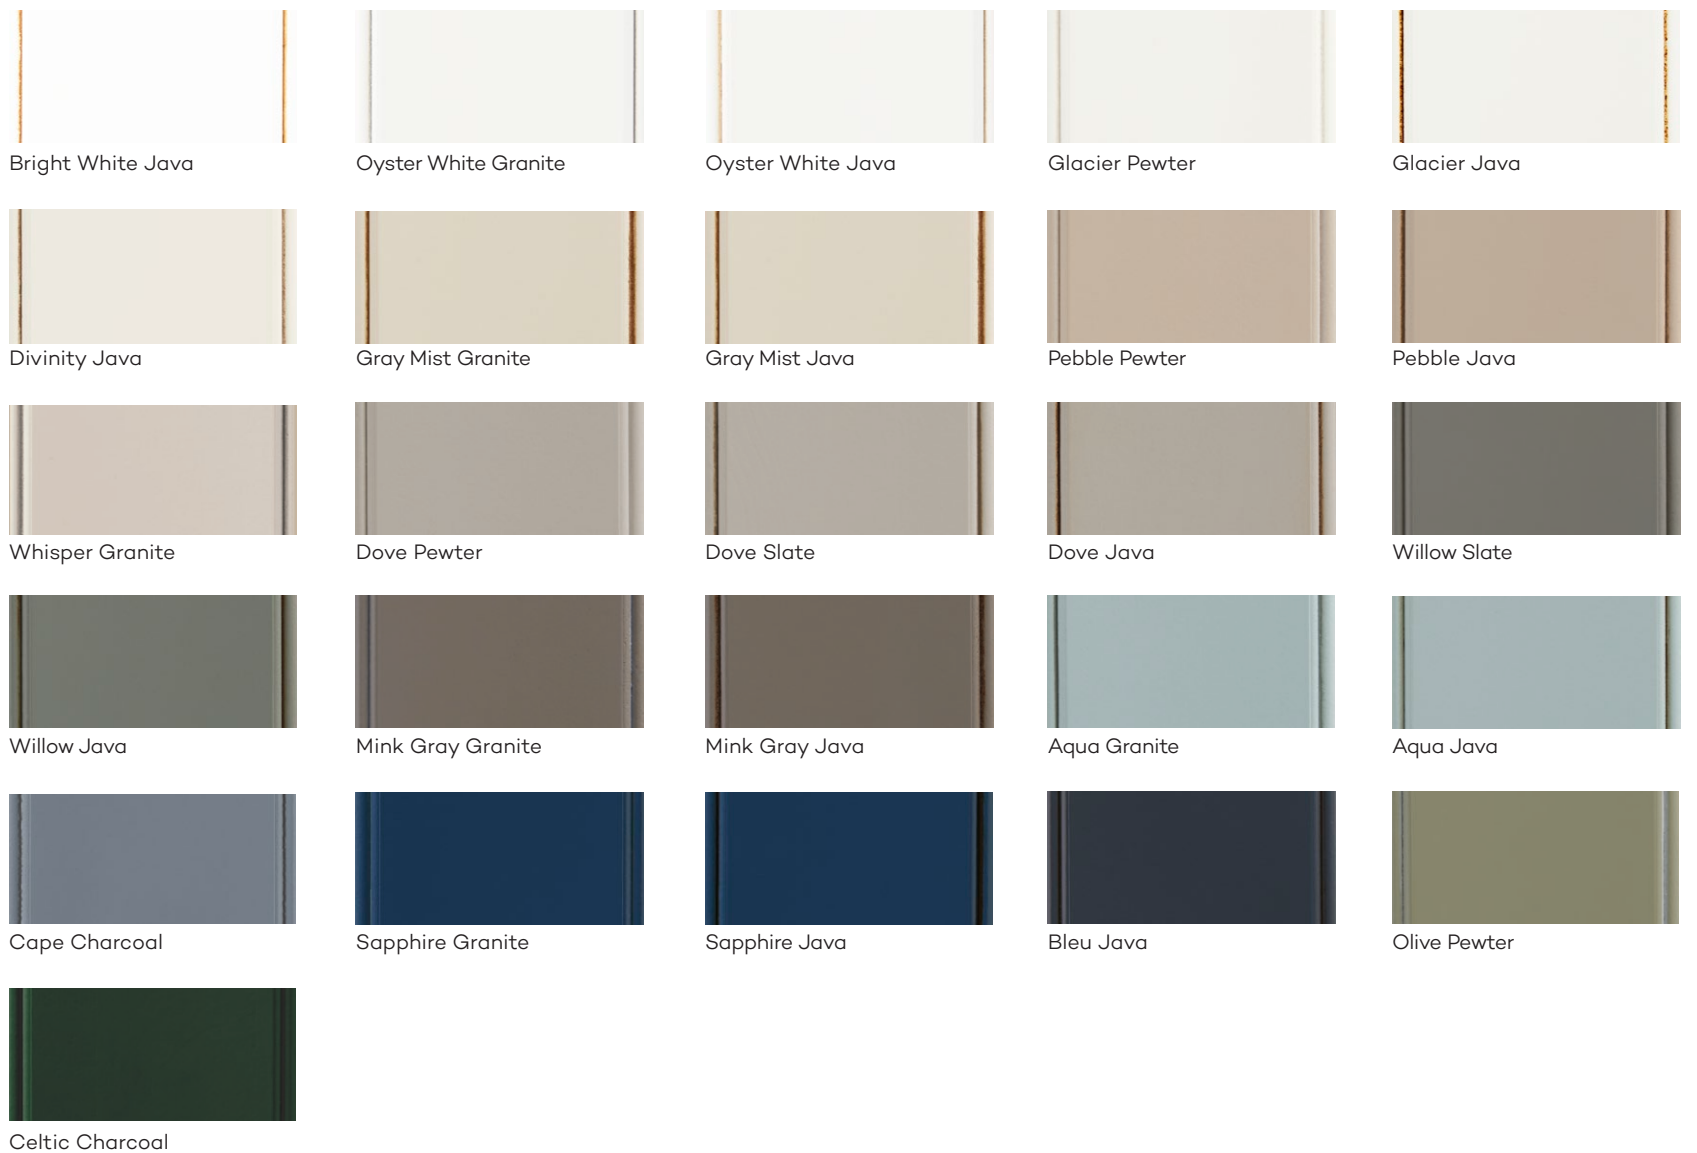

RIDGEBROOK
Celtic
CDF Option
MDF

SAYBROOK
Gray Mist
SDF Standard
MDF

SAYBROOK
Aqua
CDF Option
MDF

TRESTLE
Oyster White
SDF Standard
MDF

TRESTLE
Divinity Java
CDF Option
MDF

WYATT
Dove Java
SDF Standard
MDF

WYATT
Cape
CDF Option
MDF

DRAWER FRONT OPTIONS
SDF = Slab Drawer Front
CDF = Classic Drawer Front

DOOR MATERIAL OPTIONS
MDF = Medium Density Fiberboard

WELLCORE MDF FINISHES

Paints

Paints with Glazes

BRILLIANT DOOR COLLECTION

Edge Banding

MIDTOWN
Vertical
Dusk
SDF Standard

SOHO
Horizontal
Forest Edge
HGDF Standard

Matching Edge

Aluminum Finish Edge

DESIGNER LAMINATE COLORS

Our Designer Laminate Colors include both Solid and Specialty Colors.