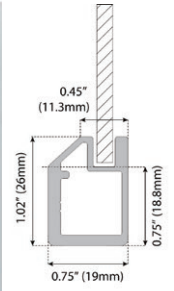

METAL DOOR COLLECTION

These metal door frames can be combined with many of the insert options available, allowing you to create boundless cabinetry styles.

CARLISLE

Serenity and Vista profiles are exclusively available with Mirror or tempered Backpainted Glass, creating a stunning and unique look.