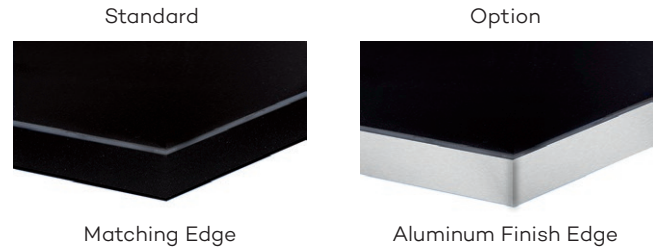

Matching Edge

Aluminum Finish Edge

DESIGNER LAMINATE COLORS

Our Designer Laminate Colors include both Solid and Specialty Colors.

† Door style will be Midtown