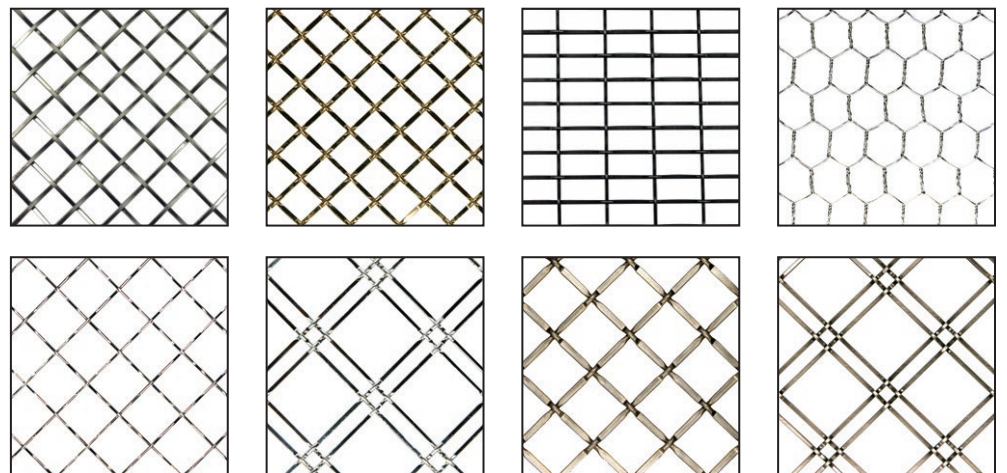

DECORATIVE GLASS

WIRE MESH

Designs of distinction
Kitchen & Bath
by BWI

Designs of Distinction®, a brand of Brown Wood, Inc. and a Preferred Partner with Wellborn Cabinet, Inc., created in 1998 to provide a premier line of decorative wood components for the kitchen and bath industry. Their newest line Furniture Findings® is filling the need for modern metal and wood furniture components. Below is small view of their product offering with so many more to see on their website.