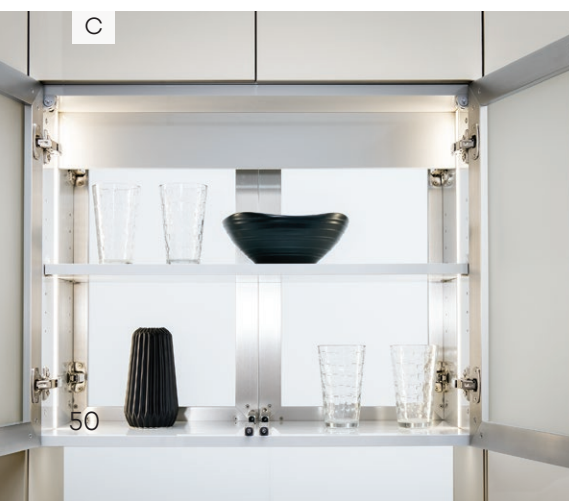

SMART DESIGN

Touch to Lift, Touch to Light, Touch to Open, Touch to Close

- A. Wall Cabinet with Coplanar Doors
- B. Touch to Open Wall Double Vertical Hinge Cabinet
- C. Push to Open Metal Wall Cabinet with Fresno Door in Low Iron Satin Glass
- D. Motion Activated Wastebasket Cabinet
- E. Push to Open Lift Door Cabinet
- F. Wood Dovetail Soft Close Drawer
- G. Base Canister Organizer Pullout Cabinet
- H. Push to Light Wall Top Hinge Cabinet
- I. Wall Cabinet with Lift Door
- J. Push to Open Superior Drawer